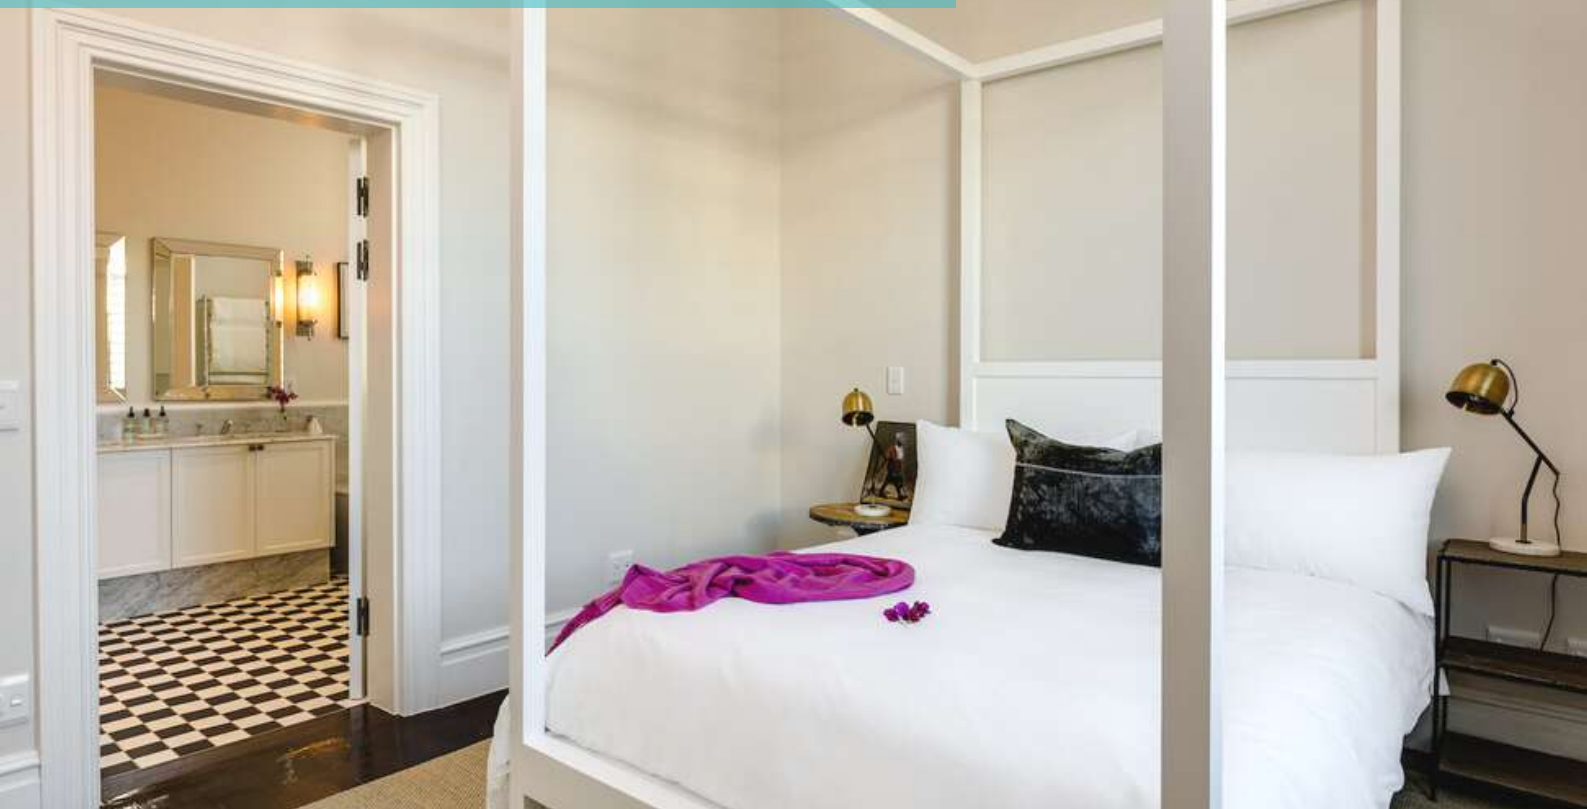

# *Linda Vista*

CAMPS BAY | CAPE TOWN

10 SLEEPER | 5 BEDROOMS | 5 BATHROOMS

If classic, timeless and elegant luxury is high on your list - you're going to fall in love with Linda Vista villa! Iconic and grand, she is one of the last remaining historical villas in Camps Bay, declared a Heritage site. This original and spacious beauty could be the home of your next exhilarating vacation experience. Boasting 5 bedrooms, all tastefully furnished in quintessential style, complete with wrap around verandah, swimming pool with mountain views, and an easy breezy walk to Camps Bay beach and everything the strip has to offer.

# Bedrooms & Bathrooms

- Bedroom 1 - Master bedroom upstairs: Queen size bed, aircon/heater, sea and mountain views, walk in closet, en-suite bathroom with bath and separate shower, & double basin. Security door to separate from the rest of the house, 21 stairs up
- Bedroom 2 - Queen size bed, garden view, aircon/heater, en-suite with bath and separate shower, double basin

- Bedroom 3: Queen size bed, door leading to courtyard, aircon/heater, en-suite with bath, separate shower and double basin

- Bedroom 4: 2 x Single beds, can be made up as king on request, aircon/heater, en-suite with shower

- Bedroom 5 (outside): Separate entrance to main house, queen size bed, mini bar fridge, aircon/heater, en-suite with shower