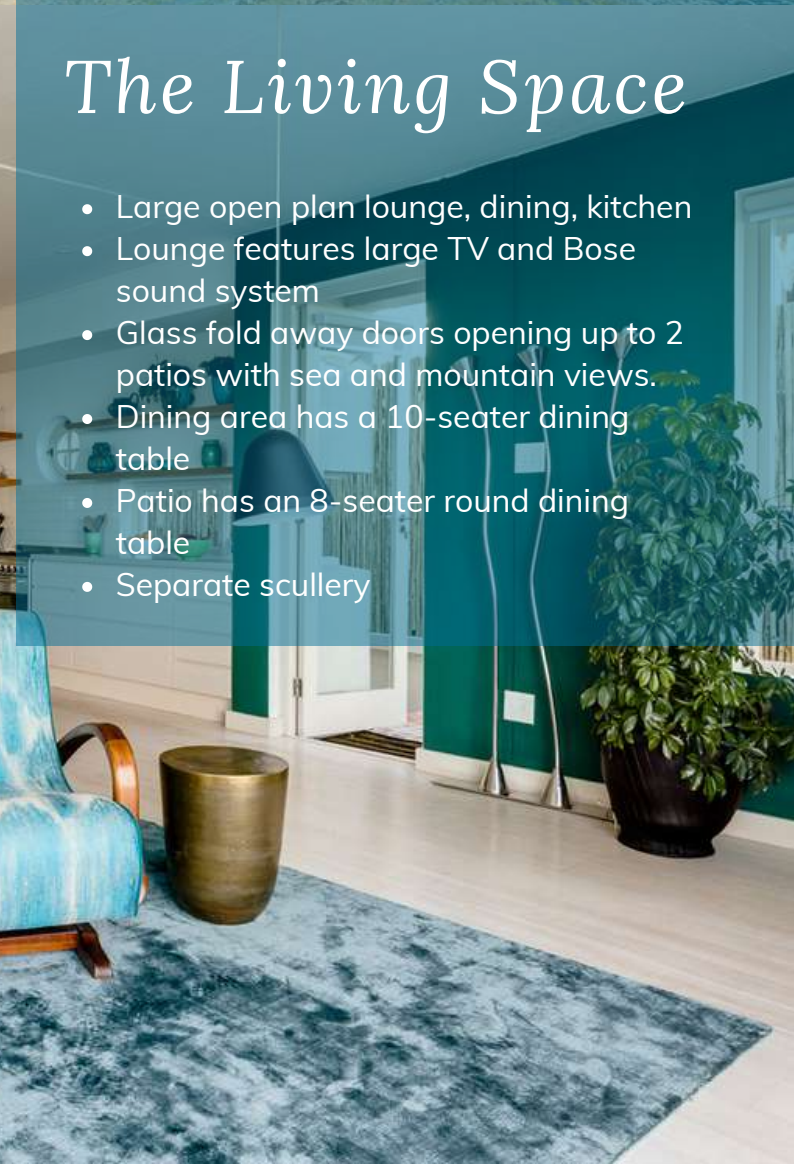

52 Victoria

A BEAUTIFUL BEACHSIDE VILLA IN BAKOVEN

A boutique beauty in Bakoven - introducing 52 Victoria, a luxurious and contemporary 5 bedroom villa. Only a stone's-throw-away from Beta Beach, a precious gem known for its striking white sand and epic boulders, offering breathtaking swimming and sundowner experiences. The interiors burst open with light, energising colours and distinctive contrasts. Superlative sea views from the 2 main bedrooms are a highlighted feature of this immaculate residence. A place to recharge in coastal heaven.

The Villa

- 5 double bedrooms
- 5 bathrooms
- Large open plan living area
- Fully fitted kitchen, and separate study
- Situated over 2 levels with 4 of the bedrooms on the upper level and one on the living room level.
- Stairs lead between the areas and the pool is on the lower living room area

Features

- Wireless internet
- Alarm linked to armed response unit
- Digital safe and aircons in all the bedrooms
- Housekeeping Monday to Friday with week-ends and public holidays optional
- All linen, towels and beach towels included
- Hairdryers, liquid soap and shower gel included
- Sea and mountain views
- Single garage, one off-street parking space
- Pool size 5x2,5m and 2 sun loungers
- Wood burning built in BBQ
- Fireplace in lounge and main bedroom
- Gas stove, electric oven, coffee machine
- Washing machine, dryer, dishwasher
- Full satellite TV, DVD/Blue ray player
- Back up solar power

The Living Space

- Large open plan lounge, dining, kitchen
- Lounge features large TV and Bose sound system
- Glass fold away doors opening up to 2 patios with sea and mountain views.
- Dining area has a 10-seater dining table
- Patio has an 8-seater round dining table
- Separate scullery